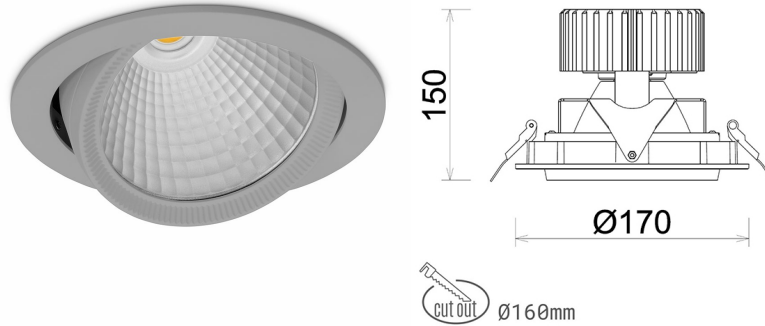

## DOWNLIGHT HEKTOR 2 835 25W 60° GREY | ON/OFF

Article number: N213-K0001-RF835-H8-H60-ZC02\_650-S6-###

LED	COB
Light colour	3500 [K]
CRI	80
Led chip flux	3618 [lm]
Luminous flux	2894 [lm]
System power	25 [W]
Luminaire Efficiency	116 [lm/W]
Beam angle	60°
Controller	ON/OFF
MacAdam	3 SDCM

### Downlight LED

LED downlight for drop ceiling installation. Aluminium housing. Available in white, black and grey. Any RAL palette colour available on enquiry. Housing enables adjustment in two axis planes. Glass cover included. Reflector beams available: 15°, 30°, 45° and 60°. Maximum power is 37W

### LUMINAIRE

Weight	1,1 [kg]
Protection rating IP , IK , class	IP 20, IK 3,
Luminaire colour	GREY
Cover	Glass
Operating voltage	220-240V 50-60Hz

Note: All data are typical values. Tolerance of measurements +/-10% System features may change with product improvements due to technical advances.