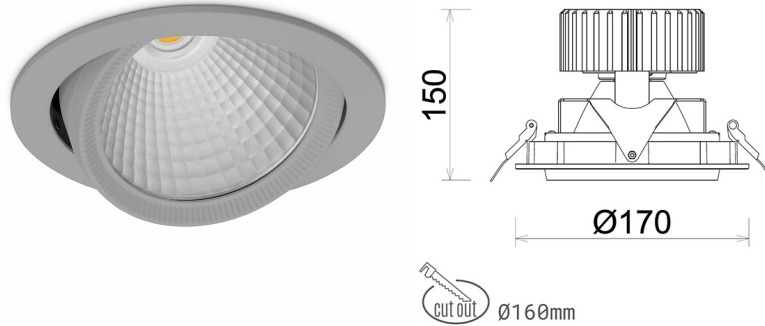

## DOWNLIGHT HEKTOR 2 835 27W 30° GREY | ON/OFF

Article number: N213-K0001-RF835-H8-H30-ZC02\_700-S6-###

LED	COB
Light colour	3500 [K]
CRI	80
Led chip flux	3896 [lm]
Luminous flux	3116 [lm]
System power	27 [W]
Luminaire Efficiency	115 [lm/W]
Beam angle	30°
Controller	ON/OFF
MacAdam	3 SDCM

### Downlight LED

LED downlight for drop ceiling installation. Aluminium housing. Available in white, black and grey. Any RAL palette colour available on enquiry. Housing enables adjustment in two axis planes. Glass cover included. Reflector beams available: 15°, 30°, 45° and 60°. Maximum power is 37W

### LUMINAIRE

Weight	1,1 [kg]
Protection rating IP , IK , class	IP 20, IK 3,
Luminaire colour	BLACK
Cover	Glass
Operating voltage	220-240V 50-60Hz

Note: All data are typical values. Tolerance of measurements +/-10% System features may change with product improvements due to technical advances.