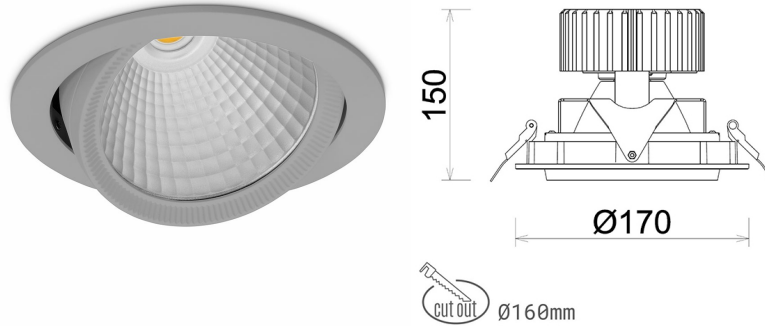

DOWNLIGHT HEKTOR 2 830 19W 30° GREY | ON/OFF

Article number: N213-K0001-RF830-H8-H30-ZC01_500-S6-###

LED	COB
Light colour	3000 [K]
CRI	80
Led chip flux	2722 [lm]
Luminous flux	2177 [lm]
System power	19 [W]
Luminaire Efficiency	115 [lm/W]
Beam angle	30°
Controller	ON/OFF
MacAdam	3 SDCM

Downlight LED

LED downlight for drop ceiling installation. Aluminium housing. Available in white, black and grey. Any RAL palette colour available on enquiry. Housing enables adjustment in two axis planes. Glass cover included. Reflector beams available: 15°, 30°, 45° and 60°. Maximum power is 37W

LUMINAIRE

Weight	1,1 [kg]
Protection rating IP , IK , class	IP 20, IK 3,
Luminaire colour	GREY
Cover	Glass
Operating voltage	220-240V 50-60Hz

Note: All data are typical values. Tolerance of measurements +/-10% System features may change with product improvements due to technical advances.