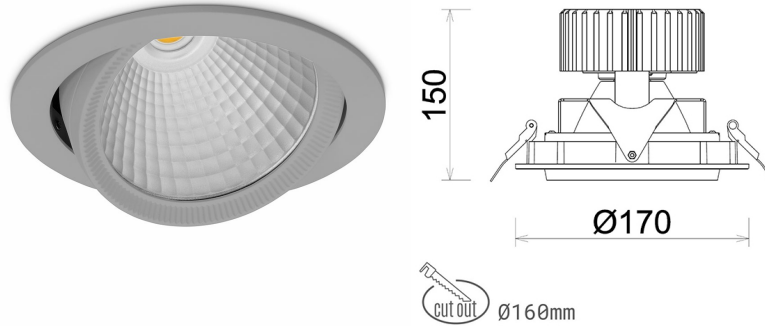

DOWNLIGHT HEKTOR 2 827 10W 45° GREY | ON/OFF

Article number: N213-K0001-RF827-H8-H45-ZC01_250-S6-###

LED	COB
Light colour	2700 [K]
CRI	80
Led chip flux	1347 [lm]
Luminous flux	1077 [lm]
System power	10 [W]
Luminaire Efficiency	108 [lm/W]
Beam angle	45°
Controller	ON/OFF
MacAdam	3 SDCM

Downlight LED

LED downlight for drop ceiling installation. Aluminium housing. Available in white, black and grey. Any RAL palette colour available on enquiry. Housing enables adjustment in two axis planes. Glass cover included. Reflector beams available: 15°, 30°, 45° and 60°. Maximum power is 37W

LUMINAIRE

Weight	1,1 [kg]
Protection rating IP , IK , class	IP 20, IK 3,
Luminaire colour	GREY
Cover	Glass
Operating voltage	220-240V 50-60Hz

Note: All data are typical values. Tolerance of measurements +/-10% System features may change with product improvements due to technical advances.