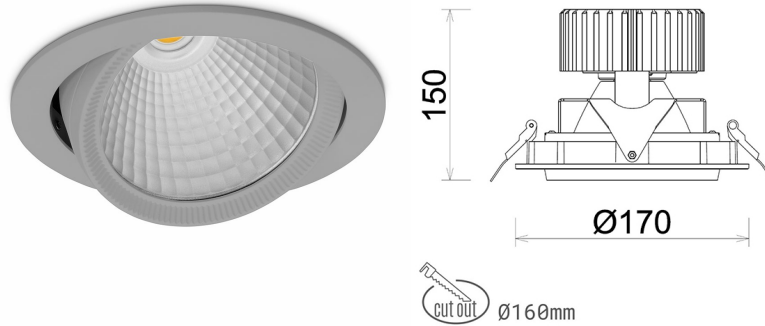

# DOWNLIGHT HEKTOR 2 940 31W 60° GREY PREMIUM WHITE ON/OFF

Article number: N213-K0001-PW940-HA-H60-ZC03\_800-S6-###

LED	COB
Light colour	4000 [K] PREMIUM WHITE
CRI	90
Led chip flux	4097 [lm]
Luminous flux	3277 [lm]
System power	31 [W]
Luminaire Efficiency	106 [lm/W]
Beam angle	60°
Controller	ON/OFF
MacAdam	3 SDCM

### Downlight LED

LED downlight for drop ceiling installation. Aluminium housing. Available in white, black and grey. Any RAL palette colour available on enquiry. Housing enables adjustment in two axis planes. Glass cover included. Reflector beams available: 15°, 30°, 45° and 60°. Maximum power is 37W

### LUMINAIRE

Weight	1,1 [kg]
Protection rating IP , IK , class	IP 20, IK 3,
Luminaire colour	GREY
Cover	Glass
Operating voltage	220-240V 50-60Hz

Note: All data are typical values. Tolerance of measurements +/-10% System features may change with product improvements due to technical advances.