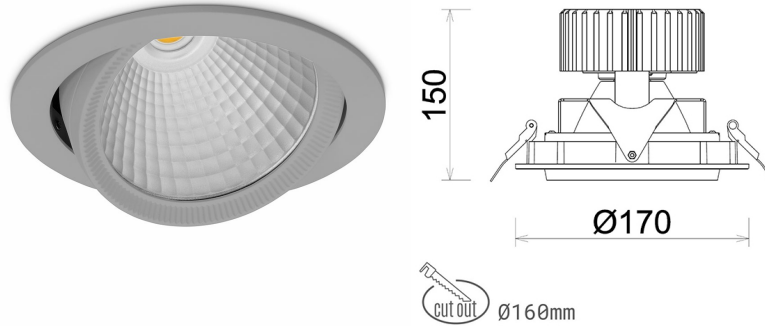

DOWNLIGHT HEKTOR 2 940 25W 15° GREY PREMIUM WHITE ON/OFF

Article number: N213-K0001-PW940-HA-H15-ZC02_650-S6-###

LED	COB
Light colour	4000 [K] PREMIUM WHITE
CRI	90
Led chip flux	3398 [lm]
Luminous flux	2718 [lm]
System power	25 [W]
Luminaire Efficiency	109 [lm/W]
Beam angle	15°
Controller	ON/OFF
MacAdam	3 SDCM

Downlight LED

LED downlight for drop ceiling installation. Aluminium housing. Available in white, black and grey. Any RAL palette colour available on enquiry. Housing enables adjustment in two axis planes. Glass cover included. Reflector beams available: 15°, 30°, 45° and 60°. Maximum power is 37W

LUMINAIRE

Weight	1,1 [kg]
Protection rating IP , IK , class	IP 20, IK 3,
Luminaire colour	GREY
Cover	Glass
Operating voltage	220-240V 50-60Hz

Note: All data are typical values. Tolerance of measurements +/-10% System features may change with product improvements due to technical advances.