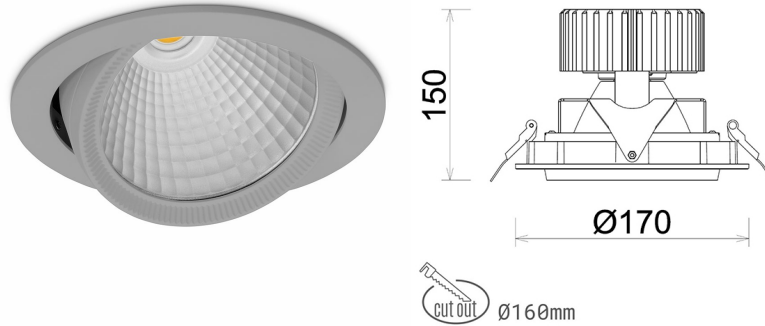

DOWNLIGHT HEKTOR 2 940 23W 15° GREY PREMIUM WHITE ON/OFF

Article number: N213-K0001-PW940-HA-H15-ZC02_600-S6-###

| | |
|----------------------|------------------------|
| LED | COB |
| Light colour | 4000 [K] PREMIUM WHITE |
| CRI | 90 |
| Led chip flux | 3157 [lm] |
| Luminous flux | 2525 [lm] |
| System power | 23 [W] |
| Luminaire Efficiency | 110 [lm/W] |
| Beam angle | 15° |
| Controller | ON/OFF |
| MacAdam | 3 SDCM |

Downlight LED

LED downlight for drop ceiling installation. Aluminium housing. Available in white, black and grey. Any RAL palette colour available on enquiry. Housing enables adjustment in two axis planes. Glass cover included. Reflector beams available: 15°, 30°, 45° and 60°. Maximum power is 37W

LUMINAIRE

| | |
|-----------------------------------|------------------|
| Weight | 1,1 [kg] |
| Protection rating IP , IK , class | IP 20, IK 3, |
| Luminaire colour | GREY |
| Cover | Glass |
| Operating voltage | 220-240V 50-60Hz |