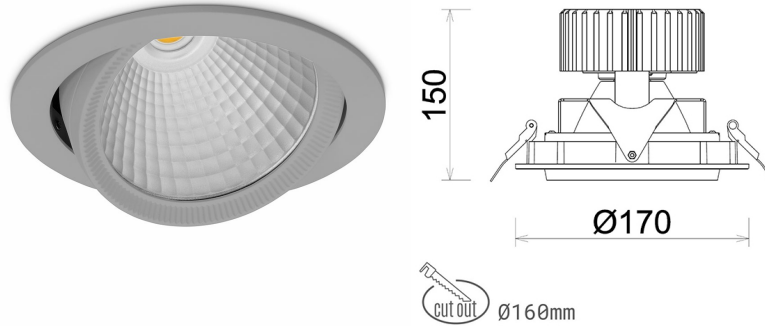

DOWNLIGHT HEKTOR 2 930 35W 45° GREY PREMIUM COLOR ON/OFF

Article number: N213-K0001-PC930-HA-H45-ZC03_900-S6-###

LED	COB
Light colour	3000 [K] PREMIUM COLOR
CRI	90
Led chip flux	3660 [lm]
Luminous flux	2928 [lm]
System power	35 [W]
Luminaire Efficiency	84 [lm/W]
Beam angle	45°
Controller	ON/OFF
MacAdam	3 SDCM

Downlight LED

LED downlight for drop ceiling installation. Aluminium housing. Available in white, black and grey. Any RAL palette colour available on enquiry. Housing enables adjustment in two axis planes. Glass cover included. Reflector beams available: 15°, 30°, 45° and 60°. Maximum power is 37W

LUMINAIRE

Weight	1,1 [kg]
Protection rating IP , IK , class	IP 20, IK 3,
Luminaire colour	GREY
Cover	Glass
Operating voltage	220-240V 50-60Hz

Note: All data are typical values. Tolerance of measurements +/-10% System features may change with product improvements due to technical advances.