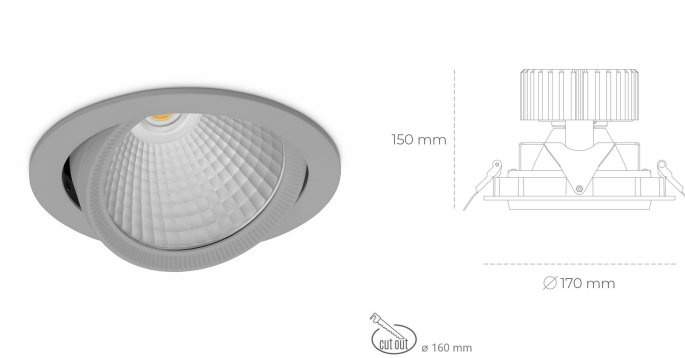

DOWNLIGHT HEKTOR 2 930 27W 15° GREY PREMIUM WHITE ON/OFF

Article number: N213-K0001-HE930-HA-H15-ZC02_700-S6-###

LED	COB
Light colour	3000 [K] PREMIUM WHITE
CRI	
Led chip flux	90
Luminous flux	3911 [lm]
System power	3128 [lm]
Luminaire Efficiency	27 [W]
Beam angle	116 [lm/W]
Controller	15°
MacAdam	ON/OFF
	3 SDCM

Downlight LED

LED downlight for drop ceiling installation. Aluminium housing. Available in white, black and grey. Any RAL palette colour available on enquiry. Housing enables adjustment in two axis planes. Glass cover included. Reflector beams available: 15°, 30°, 45° and 60°. Maximum power is 37W

LUMINAIRE

Weight	1.1 [kg]
Protection rating IP , IK , class	IP 20, IK 3,
Luminaire colour	GREY
Cover	Glass
Operating voltage	220-240V 50-60Hz

Note: All data are typical values. Tolerance of measurements +/-10%. System features may change with product improvements due to technical advances.