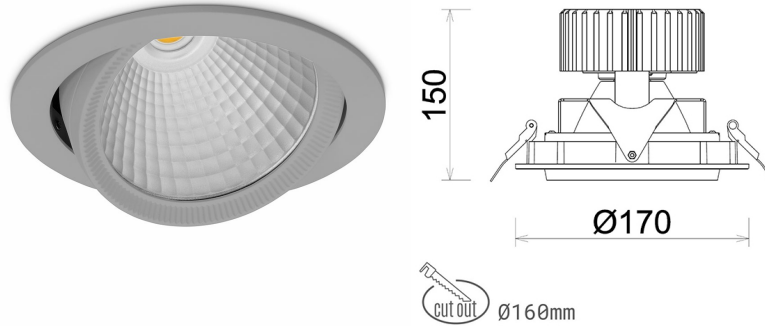

DOWNLIGHT HEKTOR 2 957 35W 15° GREY SPECIAL ON/OFF

LED	COB
Light colour	5700 [K] SPECIAL
CRI	90
Led chip flux	4374 [lm]
Luminous flux	3499 [lm]
System power	35 [W]
Luminaire Efficiency	100 [lm/W]
Beam angle	15°
Controller	ON/OFF
MacAdam	3 SDCM

Downlight LED

LED downlight for drop ceiling installation. Aluminium housing. Available in white, black and grey. Any RAL palette colour available on enquiry. Housing enables adjustment in two axis planes. Glass cover included. Reflector beams available: 15°, 30°, 45° and 60°. Maximum power is 37W

LUMINAIRE

Weight	1,1 [kg]
Protection rating IP , IK , class	IP 20, IK 3,
Luminaire colour	GREY
Cover	Glass
Operating voltage	220-240V 50-60Hz

Note: All data are typical values. Tolerance of measurements +/-10% System features may change with product improvements due to technical advances.

OPTIONS

RAL colours on inquiry, honeycomb louver on inquiry , Casambi on inquiry, DALI on inquiry, Phase-cut dimming on inquiry.

Generated: 16.07.2024

+48 32 388 80 00

www.cora.pl
cora@cora.pl

Street: Ignatza Hakuby 18
41-914 Bytom, Polska