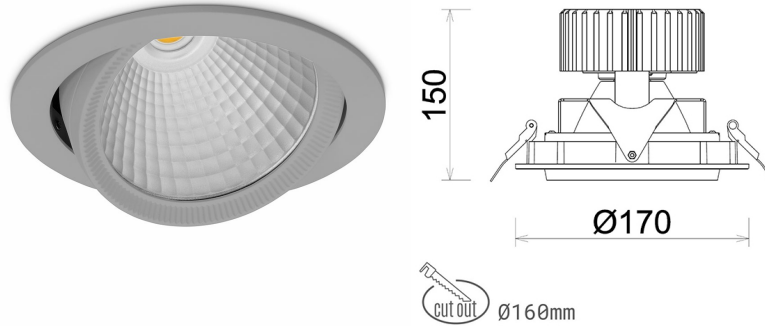

## DOWNLIGHT HEKTOR 2 940 21W 15° GREY HI EFFICIENT ON/OFF

Article number: N213-K0001-BB940-H8-H15-ZC02\_550-S6-###

LED	COB
Light colour	4000 [K] HI EFFICIENT
CRI	90
Led chip flux	3492 [lm]
Luminous flux	2793 [lm]
System power	21 [W]
Luminaire Efficiency	133 [lm/W]
Beam angle	15°
Controller	ON/OFF
MacAdam	3 SDCM

### Downlight LED

LED downlight for drop ceiling installation. Aluminium housing. Available in white, black and grey. Any RAL palette colour available on enquiry. Housing enables adjustment in two axis planes. Glass cover included. Reflector beams available: 15°, 30°, 45° and 60°. Maximum power is 37W

### LUMINAIRE

Weight	1,1 [kg]
Protection rating IP , IK , class	IP 20, IK 3,
Luminaire colour	GREY
Cover	Glass
Operating voltage	220-240V 50-60Hz

Note: All data are typical values. Tolerance of measurements +/-10% System features may change with product improvements due to technical advances.