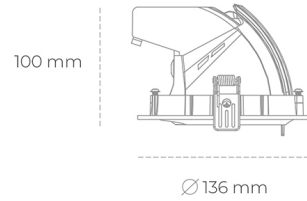

DOWNLIGHT QUNA A MICRO 825 10W 60° WHITE BREAD ON/OFF

LED	COB
Light colour	2500 [K] BREAD
CRI	80
Led chip flux	1195 [lm]
Luminous flux	956 [lm]
System power	10 [W]
Luminaire Efficiency	96 [lm/W]
Beam angle	60°
Controller	ON/OFF
MacAdam	3 SDCM

Downlight LED

LED downlight for drop ceiling installation. Aluminium housing. Glass cover included. Available in white, black and grey. Any RAL palette colour available on enquiry. Housing enables adjustment in two axis planes. Reflector beams available: 15°, 24°, 36° and 60°. Maximum power is 23W.

LUMINAIRE

Weight	0,6 [kg]
Protection rating IP , IK , class	IP 20, IK 3,
Luminaire colour	WHITE
Cover	Glass
Operating voltage	220-240V 50-60Hz

Note: All data are typical values. Tolerance of measurements +/-10% System features may change with product improvements due to technical advances.

OPTIONS

RAL colours on enquiry, honeycomb louver on enquiry, Casambi on enquiry, DALI on enquiry, Phase-cut dimming on enquiry.

Generated: 29.06.2024

+48 32 388 80 00

www.cora.pl
cora@cora.pl

Street: Ignatza Hakuby 18
41-914 Bytom, Polska