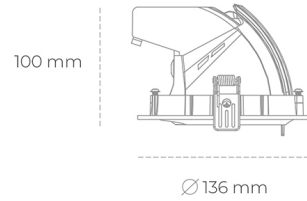

DOWNLIGHT QUNA A MICRO 820 23W 24° WHITE MEAT PINK ON/OFF

Article number: N212-K0003-VE820-H8-P24-ZC02_600-S9-###

LED	COB
Light colour	2000 [K] MEAT PINK
CRI	80
Led chip flux	2013 [lm]
Luminous flux	1610 [lm]
System power	23 [W]
Luminaire Efficiency	70 [lm/W]
Beam angle	24°
Controller	ON/OFF
MacAdam	3 SDCM

Downlight LED

LED downlight for drop ceiling installation. Aluminium housing. Glass cover included. Available in white, black and grey. Any RAL palette colour available on enquiry. Housing enables adjustment in two axis planes. Reflector beams available: 15°, 24°, 36° and 60°. Maximum power is 23W.

LUMINAIRE

Weight	0,6 [kg]
Protection rating IP , IK , class	IP 20, IK 3,
Luminaire colour	WHITE
Cover	Glass
Operating voltage	220-240V 50-60Hz

Note: All data are typical values. Tolerance of measurements +/-10% System features may change with product improvements due to technical advances.