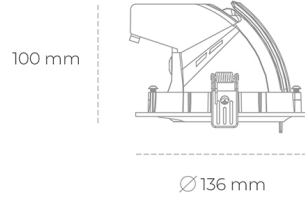

DOWNLIGHT QUNA A MICRO 820 23W 15° WHITE MEAT PINK ON/OFF

LED	COB
Light colour	2000 [K] MEAT PINK
CRI	80
Led chip flux	2013 [lm]
Luminous flux	1610 [lm]
System power	23 [W]
Luminaire Efficiency	70 [lm/W]
Beam angle	15°
Controller	ON/OFF
MacAdam	3 SDCM

Downlight LED

LED downlight for drop ceiling installation. Aluminium housing. Glass cover included. Available in white, black and grey. Any RAL palette colour available on enquiry. Housing enables adjustment in two axis planes. Reflector beams available: 15°, 24°, 36° and 60°. Maximum power is 23W.

LUMINAIRE

Weight	0,6 [kg]
Protection rating IP , IK , class	IP 20, IK 3,
Luminaire colour	Glass
Cover	220-240V 50-60Hz
Operating voltage	

Note: All data are typical values. Tolerance of measurements +/-10% System features may change with product improvements due to technical advances.

OPTIONS

RAL colours on enquiry, honeycomb louver on enquiry , Casambi on enquiry, DALI on enquiry, Phase-cut dimming on enquiry.

Generated: 17.09.2024

+48 32 388 80 00

www.cora.pl
cora@cora.pl

Street: Ignatza Hakuby 18
41-914 Bytom, Polska