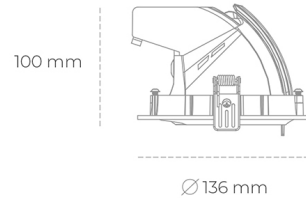

DOWNLIGHT QUNA A MICRO 940 21W 36° WHITE | ON/OFF

LED	COB
Light colour	4000 [K] |
CRI	90
Led chip flux	2658 [lm]
Luminous flux	2126 [lm]
System power	21 [W]
Luminaire Efficiency	101 [lm/W]
Beam angle	36°
Controller	ON/OFF
MacAdam	3 SDCM

Downlight LED

LED downlight for drop ceiling installation. Aluminium housing. Glass cover included. Available in white, black and grey. Any RAL palette colour available on enquiry. Housing enables adjustment in two axis planes. Reflector beams available: 15°, 24°, 36° and 60°. Maximum power is 23W.

LUMINAIRE

Weight	0,6 [kg]
Protection rating IP , IK , class	IP 20, IK 3,
Luminaire colour	WHITE
Cover	Glass
Operating voltage	220-240V 50-60Hz

Note: All data are typical values. Tolerance of measurements +/-10% System features may change with product improvements due to technical advances.

OPTIONS

RAL colours on enquiry, honeycomb louver on enquiry, Casambi on enquiry, DALI on enquiry, Phase-cut dimming on enquiry.

Generated: 26.06.2024

+48 32 388 80 00

www.cora.pl
cora@cora.pl

Street: Ignatza Hakuby 18
41-914 Bytom, Polska