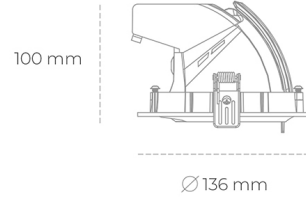

DOWNLIGHT QUNA A MICRO 930 23W 36° WHITE | ON/OFF

LED	COB
Light colour	3000 [K] |
CRI	90
Led chip flux	2767 [lm]
Luminous flux	2213 [lm]
System power	23 [W]
Luminaire Efficiency	96 [lm/W]
Beam angle	36°
Controller	ON/OFF
MacAdam	3 SDCM

Downlight LED

LED downlight for drop ceiling installation. Aluminium housing. Glass cover included. Available in white, black and grey. Any RAL palette colour available on enquiry. Housing enables adjustment in two axis planes. Reflector beams available: 15°, 24°, 36° and 60°. Maximum power is 23W.

LUMINAIRE

Weight	0,6 [kg]
Protection rating IP , IK , class	IP 20, IK 3,
Luminaire colour	WHITE
Cover	Glass
Operating voltage	220-240V 50-60Hz

Note: All data are typical values. Tolerance of measurements +/-10% System features may change with product improvements due to technical advances.

OPTIONS

RAL colours on enquiry, honeycomb louver on enquiry , Casambi on enquiry, DALI on enquiry, Phase-cut dimming on enquiry.

Generated: 16.07.2024

+48 32 388 80 00

www.cora.pl
cora@cora.pl

Street: Ignatza Hakuby 18
41-914 Bytom, Polska