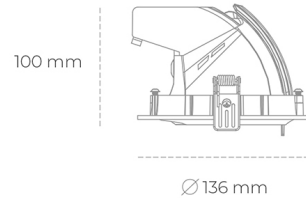

## DOWNLIGHT QUNA A MICRO 927 14W 60° WHITE | ON/OFF

Article number: N212-K0003-RF927-H8-P60-ZC01\_350-S9-###

LED	COB
Light colour	2700 [K]
CRI	80
Led chip flux	1555 [lm]
Luminous flux	1244 [lm]
System power	14 [W]
Luminaire Efficiency	89 [lm/W]
Beam angle	60°
Controller	ON/OFF
MacAdam	3 SDCM

### Downlight LED

LED downlight for drop ceiling installation. Aluminium housing. Glass cover included. Available in white, black and grey. Any RAL palette colour available on enquiry. Housing enables adjustment in two axis planes. Reflector beams available: 15°, 24°, 36° and 60°. Maximum power is 23W.

### LUMINAIRE

Weight	0,6 [kg]
Protection rating IP , IK , class	IP 20, IK 3,
Luminaire colour	WHITE
Cover	Glass
Operating voltage	220-240V 50-60Hz

Note: All data are typical values. Tolerance of measurements +/-10% System features may change with product improvements due to technical advances.