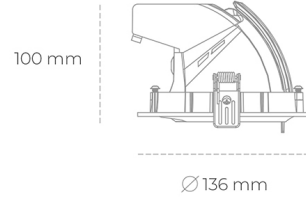

DOWNLIGHT QUNA A MICRO 927 19W 36° WHITE | ON/OFF

LED	COB
Light colour	2700 [K] |
CRI	80
Led chip flux	2222 [lm]
Luminous flux	1777 [lm]
System power	19 [W]
Luminaire Efficiency	94 [lm/W]
Beam angle	36°
Controller	ON/OFF
MacAdam	3 SDCM

Downlight LED

LED downlight for drop ceiling installation. Aluminium housing. Glass cover included. Available in white, black and grey. Any RAL palette colour available on enquiry. Housing enables adjustment in two axis planes. Reflector beams available: 15°, 24°, 36° and 60°. Maximum power is 23W.

LUMINAIRE

Weight	0,6 [kg]
Protection rating IP , IK , class	IP 20, IK 3,
Luminaire colour	Glass
Cover	220-240V 50-60Hz
Operating voltage	

Note: All data are typical values. Tolerance of measurements +/-10% System features may change with product improvements due to technical advances.

OPTIONS

RAL colours on enquiry, honeycomb louver on enquiry, Casambi on enquiry, DALI on enquiry, Phase-cut dimming on enquiry.

Generated: 17.09.2024

+48 32 388 80 00

www.cora.pl
cora@cora.pl

Street: Ignatza Hakuby 18
41-914 Bytom, Polska