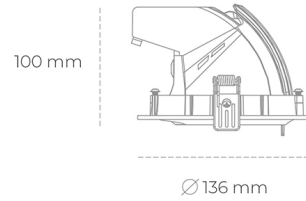

## DOWNLIGHT QUNA A MICRO 927 23W 24° WHITE | ON/OFF

Article number: N212-K0003-RF927-H8-P24-ZC02\_600-S9-###

LED	COB
Light colour	2700 [K]
CRI	80
Led chip flux	2667 [lm]
Luminous flux	2133 [lm]
System power	23 [W]
Luminaire Efficiency	93 [lm/W]
Beam angle	24°
Controller	ON/OFF
MacAdam	3 SDCM

### Downlight LED

LED downlight for drop ceiling installation. Aluminium housing. Glass cover included. Available in white, black and grey. Any RAL palette colour available on enquiry. Housing enables adjustment in two axis planes. Reflector beams available: 15°, 24°, 36° and 60°. Maximum power is 23W.

### LUMINAIRE

Weight	0,6 [kg]
Protection rating IP , IK , class	IP 20, IK 3,
Luminaire colour	WHITE
Cover	Glass
Operating voltage	220-240V 50-60Hz

Note: All data are typical values. Tolerance of measurements +/-10% System features may change with product improvements due to technical advances.