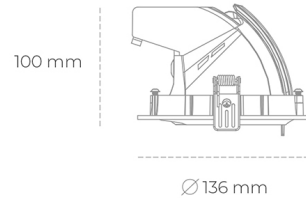

DOWNLIGHT QUNA A MICRO 927 14W 15° WHITE | ON/OFF

Article number: N212-K0003-RF927-H8-P15-ZC01_350-S9-###

LED	COB
Light colour	2700 [K]
CRI	80
Led chip flux	1555 [lm]
Luminous flux	1244 [lm]
System power	14 [W]
Luminaire Efficiency	89 [lm/W]
Beam angle	15°
Controller	ON/OFF
MacAdam	3 SDCM

Downlight LED

LED downlight for drop ceiling installation. Aluminium housing. Glass cover included. Available in white, black and grey. Any RAL palette colour available on enquiry. Housing enables adjustment in two axis planes. Reflector beams available: 15°, 24°, 36° and 60°. Maximum power is 23W.

LUMINAIRE

Weight	0,6 [kg]
Protection rating IP , IK , class	IP 20, IK 3,
Luminaire colour	WHITE
Cover	Glass
Operating voltage	220-240V 50-60Hz

Note: All data are typical values. Tolerance of measurements +/-10% System features may change with product improvements due to technical advances.