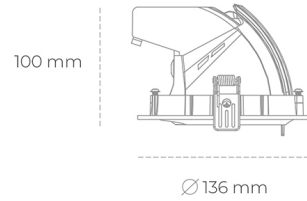

DOWNLIGHT QUNA A MICRO 927 10W 15° WHITE | ON/OFF

Article number: N212-K0003-RF927-H8-P15-ZC01_250-S9-###

LED	COB
Light colour	2700 [K]
CRI	80
Led chip flux	1111 [lm]
Luminous flux	888 [lm]
System power	10 [W]
Luminaire Efficiency	89 [lm/W]
Beam angle	15°
Controller	ON/OFF
MacAdam	3 SDCM

Downlight LED

LED downlight for drop ceiling installation. Aluminium housing. Glass cover included. Available in white, black and grey. Any RAL palette colour available on enquiry. Housing enables adjustment in two axis planes. Reflector beams available: 15°, 24°, 36° and 60°. Maximum power is 23W.

LUMINAIRE

Weight	0,6 [kg]
Protection rating IP , IK , class	IP 20, IK 3,
Luminaire colour	Glass
Cover	220-240V 50-60Hz
Operating voltage	

Note: All data are typical values. Tolerance of measurements +/-10% System features may change with product improvements due to technical advances.