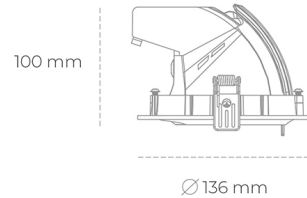

DOWNLIGHT QUNA A MICRO 840 23W 15° WHITE | ON/OFF

Article number: N212-K0003-RF840-H8-P15-ZC02_600-S9-###

LED	COB
Light colour	4000 [K]
CRI	80
Led chip flux	3407 [lm]
Luminous flux	2725 [lm]
System power	23 [W]
Luminaire Efficiency	118 [lm/W]
Beam angle	15°
Controller	ON/OFF
MacAdam	3 SDCM

Downlight LED

LED downlight for drop ceiling installation. Aluminium housing. Glass cover included. Available in white, black and grey. Any RAL palette colour available on enquiry. Housing enables adjustment in two axis planes. Reflector beams available: 15°, 24°, 36° and 60°. Maximum power is 23W.

LUMINAIRE

Weight	0,6 [kg]
Protection rating IP , IK , class	IP 20, IK 3,
Luminaire colour	WHITE
Cover	Glass
Operating voltage	220-240V 50-60Hz

Note: All data are typical values. Tolerance of measurements +/-10% System features may change with product improvements due to technical advances.