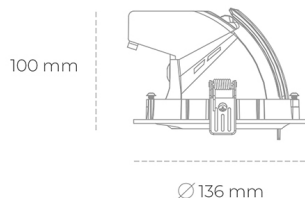

DOWNLIGHT QUNA A MICRO 840 19W 15° WHITE | ON/OFF

LED	COB
Light colour	4000 [K] |
CRI	80
Led chip flux	2839 [lm]
Luminous flux	2271 [lm]
System power	19 [W]
Luminaire Efficiency	120 [lm/W]
Beam angle	15°
Controller	ON/OFF
MacAdam	3 SDCM

Downlight LED

LED downlight for drop ceiling installation. Aluminium housing. Glass cover included. Available in white, black and grey. Any RAL palette colour available on enquiry. Housing enables adjustment in two axis planes. Reflector beams available: 15°, 24°, 36° and 60°. Maximum power is 23W.

LUMINAIRE

Weight	0,6 [kg]
Protection rating IP , IK , class	IP 20, IK 3,
Luminaire colour	WHITE
Cover	Glass
Operating voltage	220-240V 50-60Hz

Note: All data are typical values. Tolerance of measurements +/-10% System features may change with product improvements due to technical advances.

OPTIONS

RAL colours on enquiry, honeycomb louver on enquiry, Casambi on enquiry, DALI on enquiry, Phase-cut dimming on enquiry.

Generated: 26.06.2024

+48 32 388 80 00

www.cora.pl
cora@cora.pl

Street: Ignatza Hakuby 18
41-914 Bytom, Polska