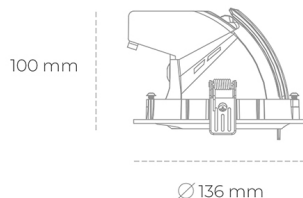

DOWNLIGHT QUNA A MICRO 840 10W 15° WHITE | ON/OFF

LED	COB
Light colour	4000 [K] |
CRI	80
Led chip flux	1419 [lm]
Luminous flux	1135 [lm]
System power	10 [W]
Luminaire Efficiency	114 [lm/W]
Beam angle	15°
Controller	ON/OFF
MacAdam	3 SDCM

Downlight LED

LED downlight for drop ceiling installation. Aluminium housing. Glass cover included. Available in white, black and grey. Any RAL palette colour available on enquiry. Housing enables adjustment in two axis planes. Reflector beams available: 15°, 24°, 36° and 60°. Maximum power is 23W.

LUMINAIRE

Weight	0,6 [kg]
Protection rating IP , IK , class	IP 20, IK 3,
Luminaire colour	WHITE
Cover	Glass
Operating voltage	220-240V 50-60Hz

Note: All data are typical values. Tolerance of measurements +/-10% System features may change with product improvements due to technical advances.

OPTIONS

RAL colours on enquiry, honeycomb louver on enquiry, Casambi on enquiry, DALI on enquiry, Phase-cut dimming on enquiry.

Generated: 16.07.2024

+48 32 388 80 00

www.cora.pl
cora@cora.pl

Street: Ignatza Hakuby 18
41-914 Bytom, Polska