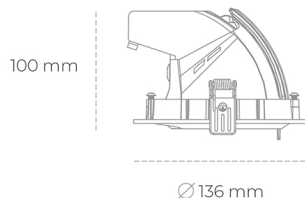

DOWNLIGHT QUNA A MICRO 835 14W 60° WHITE | ON/OFF

LED	COB
Light colour	3500 [K] |
CRI	80
Led chip flux	1948 [lm]
Luminous flux	1558 [lm]
System power	14 [W]
Luminaire Efficiency	111 [lm/W]
Beam angle	60°
Controller	ON/OFF
MacAdam	3 SDCM

Downlight LED

LED downlight for drop ceiling installation. Aluminium housing. Glass cover included. Available in white, black and grey. Any RAL palette colour available on enquiry. Housing enables adjustment in two axis planes. Reflector beams available: 15°, 24°, 36° and 60°. Maximum power is 23W.

LUMINAIRE

Weight	0,6 [kg]
Protection rating IP , IK , class	IP 20, IK 3,
Luminaire colour	Glass
Cover	220-240V 50-60Hz
Operating voltage	

Note: All data are typical values. Tolerance of measurements +/-10% System features may change with product improvements due to technical advances.

OPTIONS

RAL colours on enquiry, honeycomb louver on enquiry, Casambi on enquiry, DALI on enquiry, Phase-cut dimming on enquiry.

Generated: 17.09.2024

+48 32 388 80 00

www.cora.pl
cora@cora.pl

Street: Ignatza Hakuby 18
41-914 Bytom, Polska