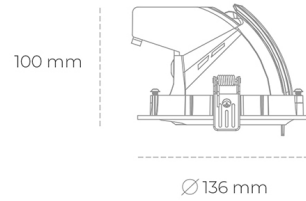

# DOWNLIGHT QUNA A MICRO 835 19W 36° WHITE | ON/OFF

Article number: N212-K0003-RF835-H8-P36-ZC01\_500-S9-###

LED	COB
Light colour	3500 [K]
CRI	80
Led chip flux	2783 [lm]
Luminous flux	2226 [lm]
System power	19 [W]
Luminaire Efficiency	117 [lm/W]
Beam angle	36°
Controller	ON/OFF
MacAdam	3 SDCM

### Downlight LED

LED downlight for drop ceiling installation. Aluminium housing. Glass cover included. Available in white, black and grey. Any RAL palette colour available on enquiry. Housing enables adjustment in two axis planes. Reflector beams available: 15°, 24°, 36° and 60°. Maximum power is 23W.

### LUMINAIRE

Weight	0,6 [kg]
Protection rating IP , IK , class	IP 20, IK 3,
Luminaire colour	WHITE
Cover	Glass
Operating voltage	220-240V 50-60Hz

Note: All data are typical values. Tolerance of measurements +/-10% System features may change with product improvements due to technical advances.