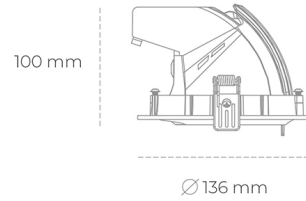

## DOWNLIGHT QUNA A MICRO 827 13W 24° WHITE | ON/OFF

Article number: N212-K0003-RF827-H8-P24-ZC01\_350-S9-###

LED	COB
Light colour	2700 [K]
CRI	80
Led chip flux	1886 [lm]
Luminous flux	1508 [lm]
System power	13 [W]
Luminaire Efficiency	116 [lm/W]
Beam angle	24°
Controller	ON/OFF
MacAdam	3 SDCM

### Downlight LED

LED downlight for drop ceiling installation. Aluminium housing. Glass cover included. Available in white, black and grey. Any RAL palette colour available on enquiry. Housing enables adjustment in two axis planes. Reflector beams available: 15°, 24°, 36° and 60°. Maximum power is 23W.

### LUMINAIRE

Weight	0,6 [kg]
Protection rating IP , IK , class	IP 20, IK 3,
Luminaire colour	WHITE
Cover	Glass
Operating voltage	220-240V 50-60Hz

Note: All data are typical values. Tolerance of measurements +/-10% System features may change with product improvements due to technical advances.