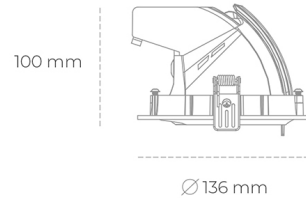

DOWNLIGHT QUNA A MICRO 827 10W 24° WHITE | ON/OFF

Article number: N212-K0003-RF827-H8-P24-ZC01_250-S9-###

LED	COB
Light colour	2700 [K]
CRI	80
Led chip flux	1347 [lm]
Luminous flux	1077 [lm]
System power	10 [W]
Luminaire Efficiency	108 [lm/W]
Beam angle	24°
Controller	ON/OFF
MacAdam	3 SDCM

Downlight LED

LED downlight for drop ceiling installation. Aluminium housing. Glass cover included. Available in white, black and grey. Any RAL palette colour available on enquiry. Housing enables adjustment in two axis planes. Reflector beams available: 15°, 24°, 36° and 60°. Maximum power is 23W.

LUMINAIRE

Weight	0,6 [kg]
Protection rating IP , IK , class	IP 20, IK 3,
Luminaire colour	WHITE
Cover	Glass
Operating voltage	220-240V 50-60Hz

Note: All data are typical values. Tolerance of measurements +/-10% System features may change with product improvements due to technical advances.