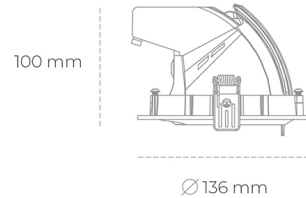

# DOWNLIGHT QUNA A MICRO 940 20W 36° WHITE PREMIUM WHITE ON/OFF

Article number: N212-K0003-PW940-HA-P36-ZC01\_500-S9-###

LED	COB
Light colour	4000 [K] PREMIUM WHITE
CRI	90
Led chip flux	2663 [lm]
Luminous flux	2130 [lm]
System power	20 [W]
Luminaire Efficiency	107 [lm/W]
Beam angle	36°
Controller	ON/OFF
MacAdam	3 SDCM

### Downlight LED

LED downlight for drop ceiling installation. Aluminium housing. Glass cover included. Available in white, black and grey. Any RAL palette colour available on enquiry. Housing enables adjustment in two axis planes. Reflector beams available: 15°, 24°, 36° and 60°. Maximum power is 23W.

### LUMINAIRE

Weight	0,6 [kg]
Protection rating IP , IK , class	IP 20, IK 3,
Luminaire colour	WHITE
Cover	Glass
Operating voltage	220-240V 50-60Hz

Note: All data are typical values. Tolerance of measurements +/-10% System features may change with product improvements due to technical advances.