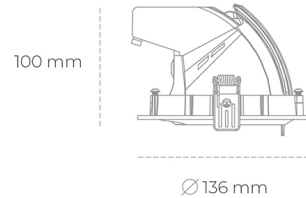

DOWNLIGHT QUNA A MICRO 940 21W 24° WHITE PREMIUM WHITE ON/OFF

Article number: N212-K0003-PW940-HA-P24-ZC02_550-S9-###

LED	COB
Light colour	4000 [K] PREMIUM WHITE
CRI	90
Led chip flux	2912 [lm]
Luminous flux	2329 [lm]
System power	21 [W]
Luminaire Efficiency	111 [lm/W]
Beam angle	24°
Controller	ON/OFF
MacAdam	3 SDCM

Downlight LED

LED downlight for drop ceiling installation. Aluminium housing. Glass cover included. Available in white, black and grey. Any RAL palette colour available on enquiry. Housing enables adjustment in two axis planes. Reflector beams available: 15°, 24°, 36° and 60°. Maximum power is 23W.

LUMINAIRE

Weight	0,6 [kg]
Protection rating IP , IK , class	IP 20, IK 3,
Luminaire colour	WHITE
Cover	Glass
Operating voltage	220-240V 50-60Hz

Note: All data are typical values. Tolerance of measurements +/-10% System features may change with product improvements due to technical advances.