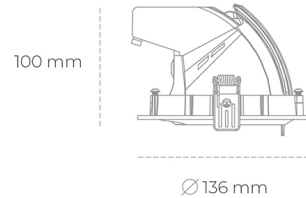

DOWNLIGHT QUNA A MICRO 940 11W 24° WHITE PREMIUM WHITE ON/OFF

Article number: N212-K0003-PW940-HA-P24-ZC01_250-S9-###

LED	COB
Light colour	4000 [K] PREMIUM WHITE
CRI	90
Led chip flux	1343 [lm]
Luminous flux	1074 [lm]
System power	11 [W]
Luminaire Efficiency	98 [lm/W]
Beam angle	24°
Controller	ON/OFF
MacAdam	3 SDCM

Downlight LED

LED downlight for drop ceiling installation. Aluminium housing. Glass cover included. Available in white, black and grey. Any RAL palette colour available on enquiry. Housing enables adjustment in two axis planes. Reflector beams available: 15°, 24°, 36° and 60°. Maximum power is 23W.

LUMINAIRE

Weight	0,6 [kg]
Protection rating IP , IK , class	IP 20, IK 3,
Luminaire colour	WHITE
Cover	Glass
Operating voltage	220-240V 50-60Hz

Note: All data are typical values. Tolerance of measurements +/-10% System features may change with product improvements due to technical advances.