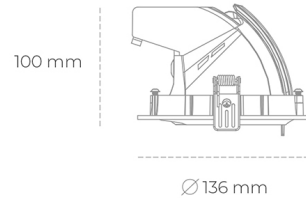

DOWNLIGHT QUNA A MICRO 940 11W 15° WHITE PREMIUM WHITE ON/OFF

Article number: N212-K0003-PW940-HA-P15-ZC01_250-S9-###

LED	COB
Light colour	4000 [K] PREMIUM WHITE
CRI	90
Led chip flux	1343 [lm]
Luminous flux	1074 [lm]
System power	11 [W]
Luminaire Efficiency	98 [lm/W]
Beam angle	15°
Controller	ON/OFF
MacAdam	3 SDCM

Downlight LED

LED downlight for drop ceiling installation. Aluminium housing. Glass cover included. Available in white, black and grey. Any RAL palette colour available on enquiry. Housing enables adjustment in two axis planes. Reflector beams available: 15°, 24°, 36° and 60°. Maximum power is 23W.

LUMINAIRE

Weight	0,6 [kg]
Protection rating IP , IK , class	IP 20, IK 3,
Luminaire colour	WHITE
Cover	Glass
Operating voltage	220-240V 50-60Hz

Note: All data are typical values. Tolerance of measurements +/-10% System features may change with product improvements due to technical advances.