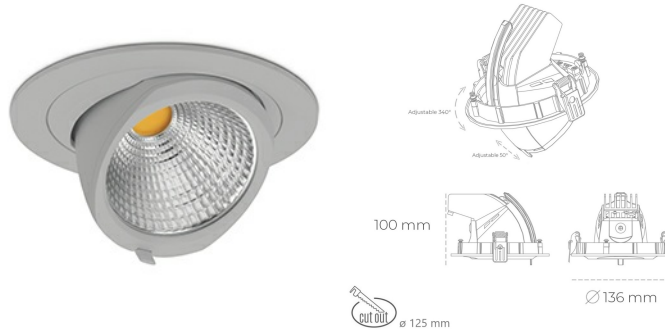

DOWNLIGHT QUNA A MICRO 930 14W 60° WHITE PREMIUM COLOR ON/OFF

Article number: N212-K0003-PC930-HA-P60-ZC01_350-S9-###

LED	COB
Light colour	3000 [K] PREMIUM COLOR
CRI	
Led chip flux	90
Luminous flux	1583 [lm]
System power	1266 [lm]
Luminaire Efficiency	14 [W]
Beam angle	90 [lm/W]
Controller	60°
MacAdam	ON/OFF
	3 SDCM

Downlight LED

LED downlight for drop ceiling installation. Aluminium housing. Glass cover included. Available in white, black and grey. Any RAL palette colour available on enquiry. Housing enables adjustment in two axis planes. Reflector beams available: 15°, 24°, 36° and 60°. Maximum power is 23W.

LUMINAIRE

Weight	0.6 [kg]
Protection rating IP , IK , class	IP 20, IK 3,
Luminaire colour	WHITE
Cover	Glass
Operating voltage	220-240V 50-60Hz

Note: All data are typical values. Tolerance of measurements +/-10%. System features may change with product improvements due to technical advances.