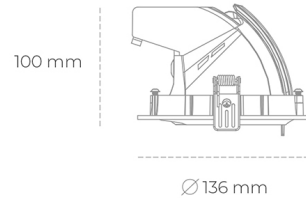

# DOWNLIGHT QUNA A MICRO 930 11W 15° WHITE PREMIUM COLOR ON/OFF

Article number: N212-K0003-PC930-HA-P15-ZC01\_250-S9-###

LED	COB
Light colour	3000 [K] PREMIUM COLOR
CRI	90
Led chip flux	1145 [lm]
Luminous flux	916 [lm]
System power	11 [W]
Luminaire Efficiency	83 [lm/W]
Beam angle	15°
Controller	ON/OFF
MacAdam	3 SDCM

### Downlight LED

LED downlight for drop ceiling installation. Aluminium housing. Glass cover included. Available in white, black and grey. Any RAL palette colour available on enquiry. Housing enables adjustment in two axis planes. Reflector beams available: 15°, 24°, 36° and 60°. Maximum power is 23W.

### LUMINAIRE

Weight	0,6 [kg]
Protection rating IP , IK , class	IP 20, IK 3,
Luminaire colour	WHITE
Cover	Glass
Operating voltage	220-240V 50-60Hz

Note: All data are typical values. Tolerance of measurements +/-10% System features may change with product improvements due to technical advances.