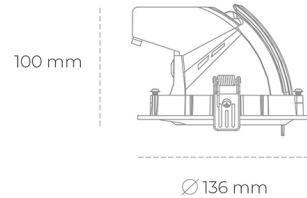

## DOWNLIGHT QUNA A MICRO 930 19W 24° WHITE CRI97 ON/OFF

Article number: N212-K0003-HI930-H8-P24-ZC01\_500-S9-###

LED	COB
Light colour	3000 [K] CRI97
CRI	90
Led chip flux	2199 [lm]
Luminous flux	1759 [lm]
System power	19 [W]
Luminaire Efficiency	93 [lm/W]
Beam angle	24°
Controller	ON/OFF
MacAdam	3 SDCM

### Downlight LED

LED downlight for drop ceiling installation. Aluminium housing. Glass cover included. Available in white, black and grey. Any RAL palette colour available on enquiry. Housing enables adjustment in two axis planes. Reflector beams available: 15°, 24°, 36° and 60°. Maximum power is 23W.

### LUMINAIRE

Weight	0,6 [kg]
Protection rating IP , IK , class	IP 20, IK 3,
Luminaire colour	WHITE
Cover	Glass
Operating voltage	220-240V 50-60Hz

Note: All data are typical values. Tolerance of measurements +/-10% System features may change with product improvements due to technical advances.