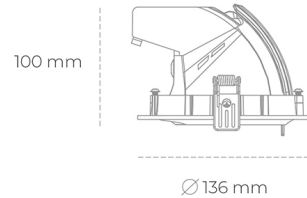

# DOWNLIGHT QUNA A MICRO 935 21W 15° WHITE PREMIUM WHITE ON/OFF

Article number: N212-K0003-HE935-HA-P15-ZC02\_550-S9-###

LED	COB
Light colour	3500 [K] PREMIUM WHITE
CRI	90
Led chip flux	3245 [lm]
Luminous flux	2596 [lm]
System power	21 [W]
Luminaire Efficiency	124 [lm/W]
Beam angle	15°
Controller	ON/OFF
MacAdam	3 SDCM

### Downlight LED

LED downlight for drop ceiling installation. Aluminium housing. Glass cover included. Available in white, black and grey. Any RAL palette colour available on enquiry. Housing enables adjustment in two axis planes. Reflector beams available: 15°, 24°, 36° and 60°. Maximum power is 23W.

### LUMINAIRE

Weight	0,6 [kg]
Protection rating IP , IK , class	IP 20, IK 3,
Luminaire colour	WHITE
Cover	Glass
Operating voltage	220-240V 50-60Hz

Note: All data are typical values. Tolerance of measurements +/-10% System features may change with product improvements due to technical advances.