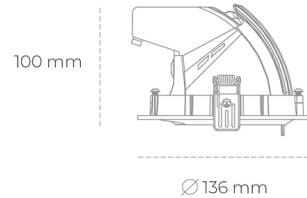

DOWNLIGHT QUNA A MICRO 930 23W 36° WHITE PREMIUM WHITE ON/OFF

Article number: N212-K0003-HE930-HA-P36-ZC02_600-S9-###

LED	COB
Light colour	3000 [K] PREMIUM WHITE
CRI	90
Led chip flux	3403 [lm]
Luminous flux	2722 [lm]
System power	23 [W]
Luminaire Efficiency	118 [lm/W]
Beam angle	36°
Controller	ON/OFF
MacAdam	3 SDCM

Downlight LED

LED downlight for drop ceiling installation. Aluminium housing. Glass cover included. Available in white, black and grey. Any RAL palette colour available on enquiry. Housing enables adjustment in two axis planes. Reflector beams available: 15°, 24°, 36° and 60°. Maximum power is 23W.

LUMINAIRE

Weight	0,6 [kg]
Protection rating IP , IK , class	IP 20, IK 3,
Luminaire colour	WHITE
Cover	Glass
Operating voltage	220-240V 50-60Hz

Note: All data are typical values. Tolerance of measurements +/-10% System features may change with product improvements due to technical advances.