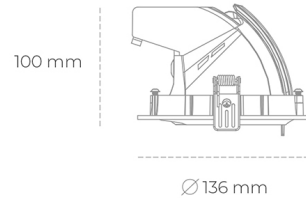

DOWNLIGHT QUNA A MICRO 930 11W 36° WHITE PREMIUM WHITE ON/OFF

Article number: N212-K0003-HE930-HA-P36-ZC01_250-S9-###

LED	COB
Light colour	3000 [K] PREMIUM WHITE
CRI	90
Led chip flux	1497 [lm]
Luminous flux	1197 [lm]
System power	11 [W]
Luminaire Efficiency	109 [lm/W]
Beam angle	36°
Controller	ON/OFF
MacAdam	3 SDCM

Downlight LED

LED downlight for drop ceiling installation. Aluminium housing. Glass cover included. Available in white, black and grey. Any RAL palette colour available on enquiry. Housing enables adjustment in two axis planes. Reflector beams available: 15°, 24°, 36° and 60°. Maximum power is 23W.

LUMINAIRE

Weight	0,6 [kg]
Protection rating IP , IK , class	IP 20, IK 3,
Luminaire colour	Glass
Cover	220-240V 50-60Hz
Operating voltage	

Note: All data are typical values. Tolerance of measurements +/-10% System features may change with product improvements due to technical advances.