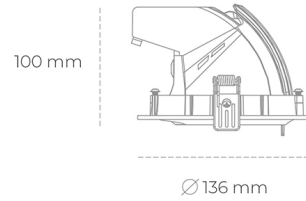

DOWNLIGHT QUNA A MICRO 930 11W 36° WHITE PREMIUM WHITE ON/OFF

Article number: N212-K0003-HE930-HA-P36-ZC01_250-S9-###

LED	COB
Light colour	3000 [K] PREMIUM WHITE
CRI	90
Led chip flux	1497 [lm]
Luminous flux	1197 [lm]
System power	11 [W]
Luminaire Efficiency	109 [lm/W]
Beam angle	36°
Controller	ON/OFF
MacAdam	3 SDCM

Downlight LED

LED downlight for drop ceiling installation. Aluminium housing. Glass cover included. Available in white, black and grey. Any RAL palette colour available on enquiry. Housing enables adjustment in two axis planes. Reflector beams available: 15°, 24°, 36° and 60°. Maximum power is 23W.

LUMINAIRE

Weight	0,6 [kg]
Protection rating IP , IK , class	IP 20, IK 3,
Luminaire colour	WHITE
Cover	Glass
Operating voltage	220-240V 50-60Hz

Note: All data are typical values. Tolerance of measurements +/-10% System features may change with product improvements due to technical advances.