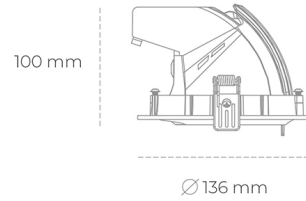

# DOWNLIGHT QUNA A MICRO 930 21W 24° WHITE PREMIUM WHITE ON/OFF

Article number: N212-K0003-HE930-HA-P24-ZC02\_550-S9-###

LED	COB
Light colour	3000 [K] PREMIUM WHITE
CRI	90
Led chip flux	3143 [lm]
Luminous flux	2514 [lm]
System power	21 [W]
Luminaire Efficiency	120 [lm/W]
Beam angle	24°
Controller	ON/OFF
MacAdam	3 SDCM

### Downlight LED

LED downlight for drop ceiling installation. Aluminium housing. Glass cover included. Available in white, black and grey. Any RAL palette colour available on enquiry. Housing enables adjustment in two axis planes. Reflector beams available: 15°, 24°, 36° and 60°. Maximum power is 23W.

### LUMINAIRE

Weight	0,6 [kg]
Protection rating IP , IK , class	IP 20, IK 3,
Luminaire colour	WHITE
Cover	Glass
Operating voltage	220-240V 50-60Hz

Note: All data are typical values. Tolerance of measurements +/-10% System features may change with product improvements due to technical advances.