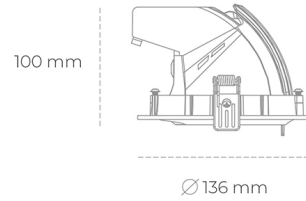

## DOWNLIGHT QUNA A MICRO 957 21W 60° WHITE SPECIAL ON/OFF

Article number: N212-K0003-CC957-H8-P60-ZC02\_550-S9-###

LED	COB
Light colour	5700 [K] SPECIAL
CRI	90
Led chip flux	2788 [lm]
Luminous flux	2230 [lm]
System power	21 [W]
Luminaire Efficiency	106 [lm/W]
Beam angle	60°
Controller	ON/OFF
MacAdam	3 SDCM

### Downlight LED

LED downlight for drop ceiling installation. Aluminium housing. Glass cover included. Available in white, black and grey. Any RAL palette colour available on enquiry. Housing enables adjustment in two axis planes. Reflector beams available: 15°, 24°, 36° and 60°. Maximum power is 23W.

### LUMINAIRE

Weight	0,6 [kg]
Protection rating IP , IK , class	IP 20, IK 3,
Luminaire colour	WHITE
Cover	Glass
Operating voltage	220-240V 50-60Hz

Note: All data are typical values. Tolerance of measurements +/-10% System features may change with product improvements due to technical advances.