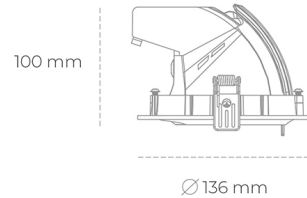

DOWNLIGHT QUNA A MICRO 940 14W 24° WHITE HI EFFICIENT ON/OFF

Article number: N212-K0003-BB940-H8-P24-ZC01_350-S9-###

LED	COB
Light colour	4000 [K] HI EFFICIENT
CRI	90
Led chip flux	2260 [lm]
Luminous flux	1808 [lm]
System power	14 [W]
Luminaire Efficiency	129 [lm/W]
Beam angle	24°
Controller	ON/OFF
MacAdam	3 SDCM

Downlight LED

LED downlight for drop ceiling installation. Aluminium housing. Glass cover included. Available in white, black and grey. Any RAL palette colour available on enquiry. Housing enables adjustment in two axis planes. Reflector beams available: 15°, 24°, 36° and 60°. Maximum power is 23W.

LUMINAIRE

Weight	0,6 [kg]
Protection rating IP , IK , class	IP 20, IK 3,
Luminaire colour	WHITE
Cover	Glass
Operating voltage	220-240V 50-60Hz

Note: All data are typical values. Tolerance of measurements +/-10% System features may change with product improvements due to technical advances.