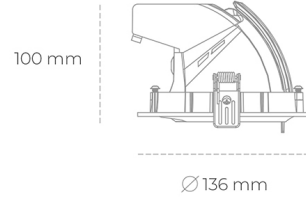

DOWNLIGHT QUNA A MICRO 935 19W 36° WHITE HI EFFICIENT ON/OFF

LED	COB
Light colour	3500 [K] HI EFFICIENT
CRI	90
Led chip flux	3054 [lm]
Luminous flux	2443 [lm]
System power	19 [W]
Luminaire Efficiency	129 [lm/W]
Beam angle	36°
Controller	ON/OFF
MacAdam	3 SDCM

Downlight LED

LED downlight for drop ceiling installation. Aluminium housing. Glass cover included. Available in white, black and grey. Any RAL palette colour available on enquiry. Housing enables adjustment in two axis planes. Reflector beams available: 15°, 24°, 36° and 60°. Maximum power is 23W.

LUMINAIRE

Weight	0,6 [kg]
Protection rating IP , IK , class	IP 20, IK 3,
Luminaire colour	WHITE
Cover	Glass
Operating voltage	220-240V 50-60Hz

Note: All data are typical values. Tolerance of measurements +/-10% System features may change with product improvements due to technical advances.

OPTIONS

RAL colours on enquiry, honeycomb louver on enquiry , Casambi on enquiry, DALI on enquiry, Phase-cut dimming on enquiry.

Generated: 16.07.2024

+48 32 388 80 00

www.cora.pl
cora@cora.pl

Street: Ignatza Hakuby 18
41-914 Bytom, Polska