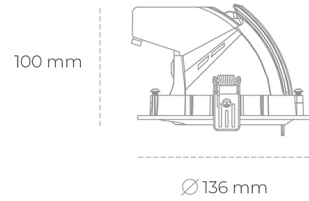

DOWNLIGHT QUNA A MICRO 825 14W 60° BLACK BREAD ON/OFF

LED	COB
Light colour	2500 [K] BREAD
CRI	80
Led chip flux	1674 [lm]
Luminous flux	1339 [lm]
System power	14 [W]
Luminaire Efficiency	96 [lm/W]
Beam angle	60°
Controller	ON/OFF
MacAdam	3 SDCM

Downlight LED

LED downlight for drop ceiling installation. Aluminium housing. Glass cover included. Available in white, black and grey. Any RAL palette colour available on enquiry. Housing enables adjustment in two axis planes. Reflector beams available: 15°, 24°, 36° and 60°. Maximum power is 23W.

LUMINAIRE

Weight	0,6 [kg]
Protection rating IP , IK , class	IP 20, IK 3,
Luminaire colour	BLACK
Cover	Glass
Operating voltage	220-240V 50-60Hz

Note: All data are typical values. Tolerance of measurements +/-10% System features may change with product improvements due to technical advances.

OPTIONS

RAL colours on enquiry, honeycomb louver on enquiry, Casambi on enquiry, DALI on enquiry, Phase-cut dimming on enquiry.

Generated: 29.06.2024

+48 32 388 80 00

www.cora.pl
cora@cora.pl

Street: Ignatza Hakuby 18
41-914 Bytom, Polska