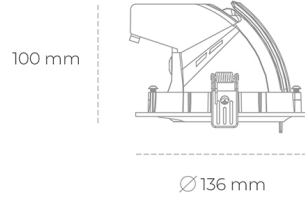

DOWNLIGHT QUNA A MICRO 820 21W 60° BLACK MEAT PINK ON/OFF

LED	COB
Light colour	2000 [K] MEAT PINK
CRI	80
Led chip flux	1845 [lm]
Luminous flux	1476 [lm]
System power	21 [W]
Luminaire Efficiency	70 [lm/W]
Beam angle	60°
Controller	ON/OFF
MacAdam	3 SDCM

Downlight LED

LED downlight for drop ceiling installation. Aluminium housing. Glass cover included. Available in white, black and grey. Any RAL palette colour available on enquiry. Housing enables adjustment in two axis planes. Reflector beams available: 15°, 24°, 36° and 60°. Maximum power is 23W.

LUMINAIRE

Weight	0,6 [kg]
Protection rating IP , IK , class	IP 20, IK 3,
Luminaire colour	BLACK
Cover	Glass
Operating voltage	220-240V 50-60Hz

Note: All data are typical values. Tolerance of measurements +/-10% System features may change with product improvements due to technical advances.

OPTIONS

RAL colours on enquiry, honeycomb louver on enquiry, Casambi on enquiry, DALI on enquiry, Phase-cut dimming on enquiry.

Generated: 16.07.2024

+48 32 388 80 00

www.cora.pl
cora@cora.pl

Street: Ignatza Hakuby 18
41-914 Bytom, Polska