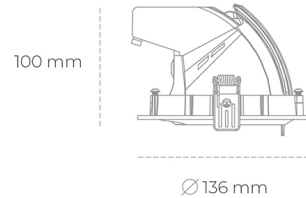

DOWNLIGHT QUNA A MICRO 927 19W 15° BLACK | ON/OFF

Article number: N212-K0002-RF927-H8-P15-ZC01_500-S9-###

LED	COB
Light colour	2700 [K]
CRI	80
Led chip flux	2222 [lm]
Luminous flux	1777 [lm]
System power	19 [W]
Luminaire Efficiency	94 [lm/W]
Beam angle	15°
Controller	ON/OFF
MacAdam	3 SDCM

Downlight LED

LED downlight for drop ceiling installation. Aluminium housing. Glass cover included. Available in white, black and grey. Any RAL palette colour available on enquiry. Housing enables adjustment in two axis planes. Reflector beams available: 15°, 24°, 36° and 60°. Maximum power is 23W.

LUMINAIRE

Weight	0,6 [kg]
Protection rating IP , IK , class	IP 20, IK 3,
Luminaire colour	BLACK
Cover	Glass
Operating voltage	220-240V 50-60Hz

Note: All data are typical values. Tolerance of measurements +/-10% System features may change with product improvements due to technical advances.