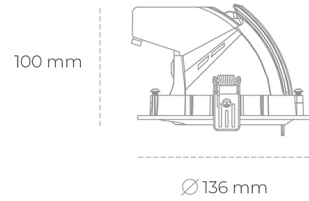

DOWNLIGHT QUNA A MICRO 850 21W 36° BLACK | ON/OFF

Article number: N212-K0002-RF850-H8-P36-ZC02_550-S9-###

LED	COB
Light colour	5000 [K]
CRI	80
Led chip flux	3185 [lm]
Luminous flux	2548 [lm]
System power	21 [W]
Luminaire Efficiency	121 [lm/W]
Beam angle	36°
Controller	ON/OFF
MacAdam	3 SDCM

Downlight LED

LED downlight for drop ceiling installation. Aluminium housing. Glass cover included. Available in white, black and grey. Any RAL palette colour available on enquiry. Housing enables adjustment in two axis planes. Reflector beams available: 15°, 24°, 36° and 60°. Maximum power is 23W.

LUMINAIRE

Weight	0,6 [kg]
Protection rating IP , IK , class	IP 20, IK 3,
Luminaire colour	WHITE
Cover	Glass
Operating voltage	220-240V 50-60Hz

Note: All data are typical values. Tolerance of measurements +/-10% System features may change with product improvements due to technical advances.