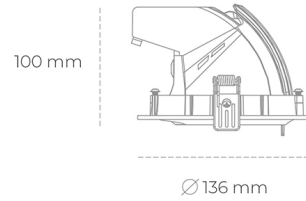

DOWNLIGHT QUNA A MICRO 840 10W 60° BLACK | ON/OFF

Article number: N212-K0002-RF840-H8-P60-ZC01_250-S9-###

LED	COB
Light colour	4000 [K]
CRI	80
Led chip flux	1419 [lm]
Luminous flux	1135 [lm]
System power	10 [W]
Luminaire Efficiency	114 [lm/W]
Beam angle	60°
Controller	ON/OFF
MacAdam	3 SDCM

Downlight LED

LED downlight for drop ceiling installation. Aluminium housing. Glass cover included. Available in white, black and grey. Any RAL palette colour available on enquiry. Housing enables adjustment in two axis planes. Reflector beams available: 15°, 24°, 36° and 60°. Maximum power is 23W.

LUMINAIRE

Weight	0,6 [kg]
Protection rating IP , IK , class	IP 20, IK 3,
Luminaire colour	BLACK
Cover	Glass
Operating voltage	220-240V 50-60Hz

Note: All data are typical values. Tolerance of measurements +/-10% System features may change with product improvements due to technical advances.