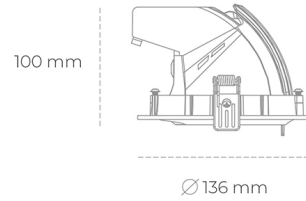

DOWNLIGHT QUNA A MICRO 835 21W 60° BLACK | ON/OFF

Article number: N212-K0002-RF835-H8-P60-ZC02_550-S9-###

LED	COB
Light colour	3500 [K]
CRI	80
Led chip flux	3061 [lm]
Luminous flux	2448 [lm]
System power	21 [W]
Luminaire Efficiency	117 [lm/W]
Beam angle	60°
Controller	ON/OFF
MacAdam	3 SDCM

Downlight LED

LED downlight for drop ceiling installation. Aluminium housing. Glass cover included. Available in white, black and grey. Any RAL palette colour available on enquiry. Housing enables adjustment in two axis planes. Reflector beams available: 15°, 24°, 36° and 60°. Maximum power is 23W.

LUMINAIRE

Weight	0,6 [kg]
Protection rating IP , IK , class	IP 20, IK 3,
Luminaire colour	BLACK
Cover	Glass
Operating voltage	220-240V 50-60Hz

Note: All data are typical values. Tolerance of measurements +/-10% System features may change with product improvements due to technical advances.