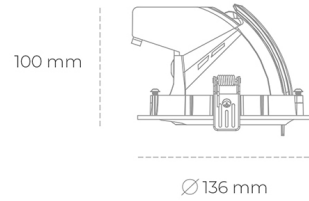

DOWNLIGHT QUNA A MICRO 835 23W 36° BLACK | ON/OFF

Article number: N212-K0002-RF835-H8-P36-ZC02_600-S9-###

LED	COB
Light colour	3500 [K]
CRI	80
Led chip flux	3340 [lm]
Luminous flux	2672 [lm]
System power	23 [W]
Luminaire Efficiency	116 [lm/W]
Beam angle	36°
Controller	ON/OFF
MacAdam	3 SDCM

Downlight LED

LED downlight for drop ceiling installation. Aluminium housing. Glass cover included. Available in white, black and grey. Any RAL palette colour available on enquiry. Housing enables adjustment in two axis planes. Reflector beams available: 15°, 24°, 36° and 60°. Maximum power is 23W.

LUMINAIRE

Weight	0,6 [kg]
Protection rating IP , IK , class	IP 20, IK 3,
Luminaire colour	BLACK
Cover	Glass
Operating voltage	220-240V 50-60Hz

Note: All data are typical values. Tolerance of measurements +/-10% System features may change with product improvements due to technical advances.