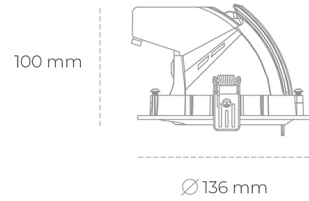

## DOWNLIGHT QUNA A MICRO 835 10W 24° BLACK | ON/OFF

Article number: N212-K0002-RF835-H8-P24-ZC01\_250-S9-###

LED	COB
Light colour	3500 [K]
CRI	80
Led chip flux	1391 [lm]
Luminous flux	1112 [lm]
System power	10 [W]
Luminaire Efficiency	111 [lm/W]
Beam angle	24°
Controller	ON/OFF
MacAdam	3 SDCM

### Downlight LED

LED downlight for drop ceiling installation. Aluminium housing. Glass cover included. Available in white, black and grey. Any RAL palette colour available on enquiry. Housing enables adjustment in two axis planes. Reflector beams available: 15°, 24°, 36° and 60°. Maximum power is 23W.

### LUMINAIRE

Weight	0,6 [kg]
Protection rating IP , IK , class	IP 20, IK 3,
Luminaire colour	BLACK
Cover	Glass
Operating voltage	220-240V 50-60Hz

Note: All data are typical values. Tolerance of measurements +/-10% System features may change with product improvements due to technical advances.